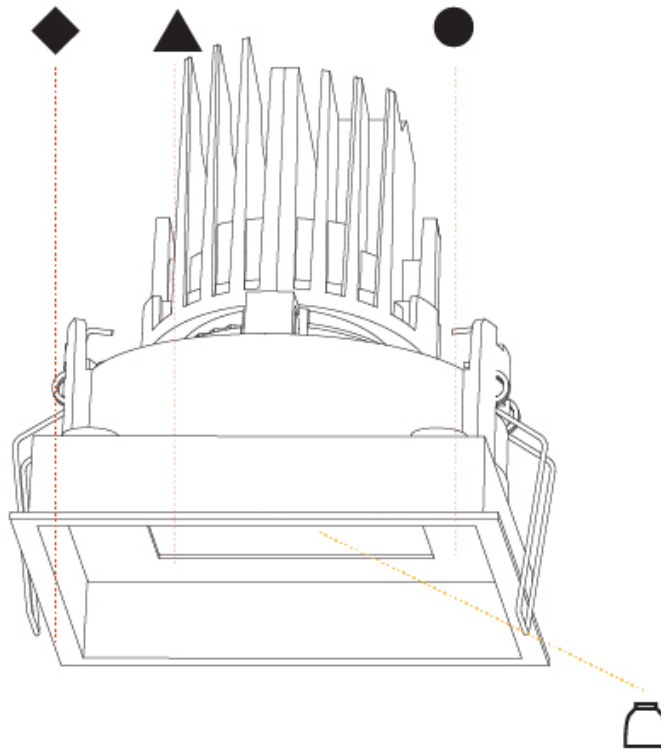

BIONIQ SQUARE ADJUSTABLE COMFORT RECESSED

A35551-

PROJECT
TYPE
SPECIFIER
QUANTITY
DATE